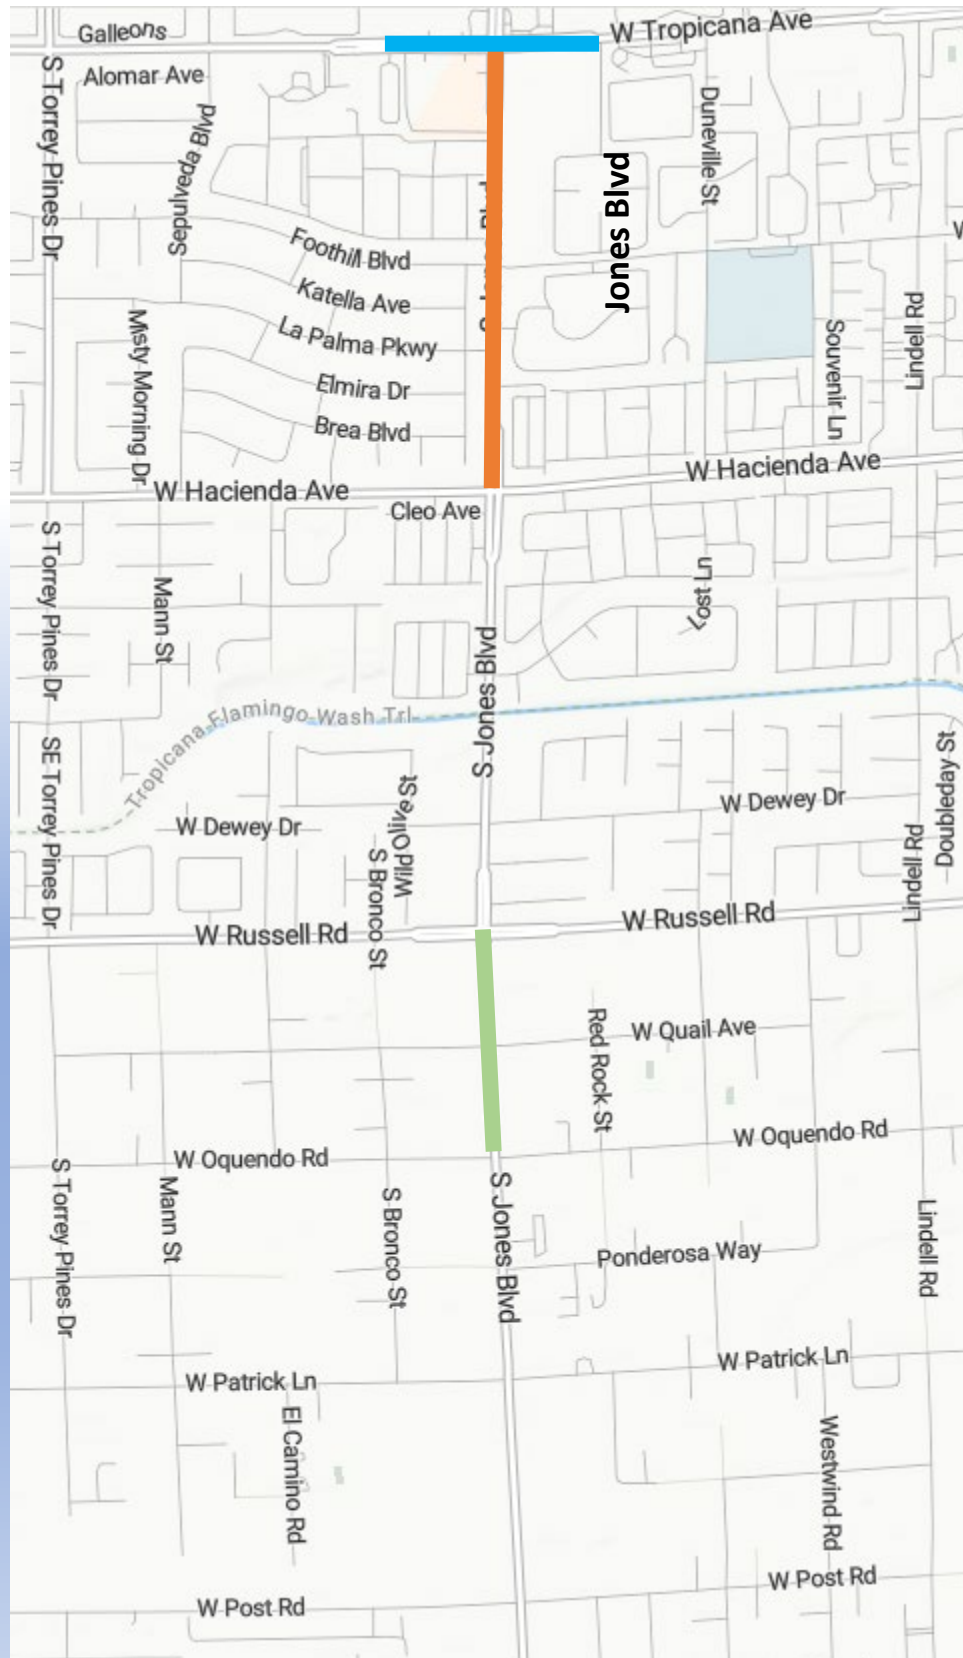

# Traffic Restrictions October 27-November 2

## Tropicana Avenue at Jones Blvd

Working Hours 7:00am - 4:00pm

Lane Restrictions 6:30am - 4:30pm

- 1 Turn Lane Open Westbound to Southbound Jones.

## Jones Blvd between Tropicana Ave and Hacienda Ave

Working Hours 7:00am - 4:00pm

Lane Restrictions 24 Hours

- 2 Lanes Open Southbound.
- Single Dedicated Westbound & Eastbound turn lanes at signalized intersections.

## Jones Blvd at Quail Avenue

Working Hours 7:00am - 4:00pm

Lane Restrictions 24 Hours

- 1 Lane Open Southbound
- Quail Eastbound from Jones closed.